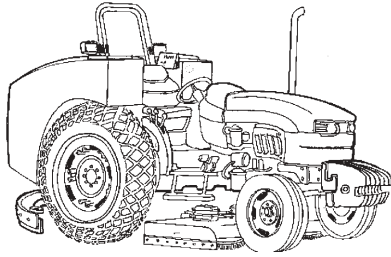

Hydraulically driven roton turbine produces a clean dry surface

New Holland 53 hp, 3 cylinder diesel engine for reliable operation

Extended drain hose and large cleanout doors mean less drain and refill time

Parabolic break-away squeegee protects your investment

Wide 72-inch scrub path cleans up to 2.5 acres per hour

Cab version offers air conditioning, heater, front and rear windshield wipers, electronic instrument panel and 16 manual gear forward / 16 gear reverse transmission.

Comfortable command compartment with all the controls at your fingertips.

SR9772

Rider Scrubber

American-Lincoln®

The Power Behind Clean

KEY FEATURES

- New Holland TN-55 tractor - a name you can count on
- Aggressive scrubbing system leaves surfaces clean
- Scrubs up to 2.5 acres per hour to make quick work of large areas
- Parabolic squeegee with break-away feature leaves surfaces clean and dry